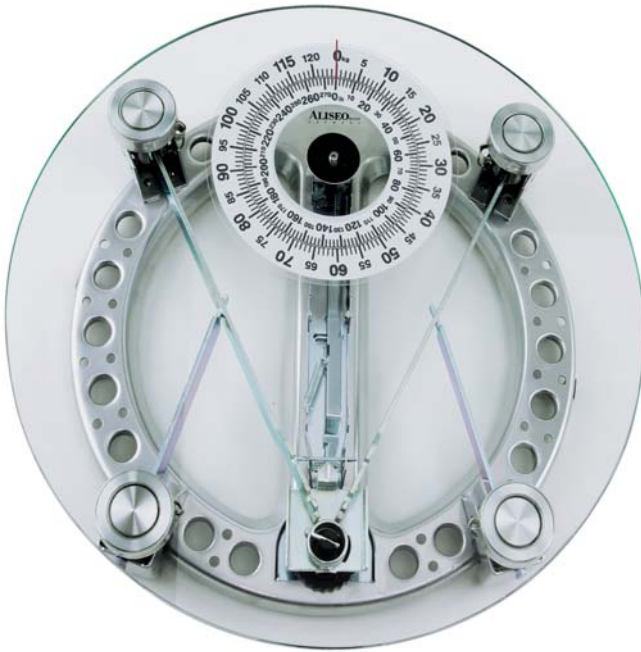

030458
RENAISSANCE

Mechanisch
6-mm-starkes Sicherheitsglas
Tragkraft max. 125 kg
Teilung 1 kg
Anzeige in Kilo und Pfund
Material Unterteil:
Korrosiongeschützte Epoxid-
Kunststoffbeschichtung

Mechanical
6 mm-thick safety glass
Capacity max. 125 kg
Graduation 1 kg
Display kg and lbs
Material underpart:
Corrosion resistant
Epoxy-plastic coating

330
66