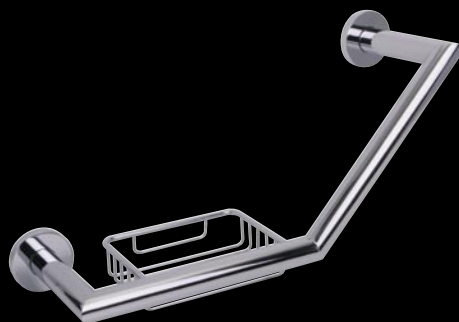

- Positive 3 point fixation system
- All Brass Construction
- Reinforced mounting plate
- Solid 18 gauge construction
- Up to 190 kilo pull-weight capacity depending on wall construction

Art. 710054

SICHERHEITSGRIFF
SAFETY BAR

Messing, verchromt
Brass, chrome finish

Art. 710055

SICHERHEITSGRIFF
SAFETY BAR

Messing, verchromt
Brass, chrome finish

Art. 710053

SICHERHEITSGRIFF
SAFETY BAR

Messing, verchromt
Brass, chrome finish

"Wechselseitige Montage"
"Adjusts to left and right hand installations"

Art. 710056

SICHERHEITSGRIFF MIT SEIFENKÖRBCHEN
SAFETY BAR WITH SOAP BASKET

Messing, verchromt
Brass, chrome finish

NOW

Art. 740024

**SICHERHEITSGRIFF
SAFETY BAR**

Messing, verchromt
Brass, chrome finish

"Wechselseitige Montage"
"Adjusts to left and right hand installations"